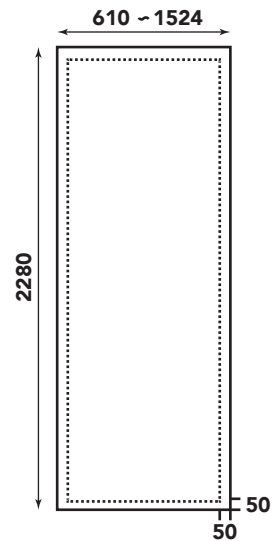

PORTOFINO BACKDROP

STEP 1

If it won't snap - dismantle the frame and push the tube forwardly and push again

Frame size: W(610mm/762mm/850mm/915mm/1219mm/1524mm)*H2280

STEP 2

GRAPHIC