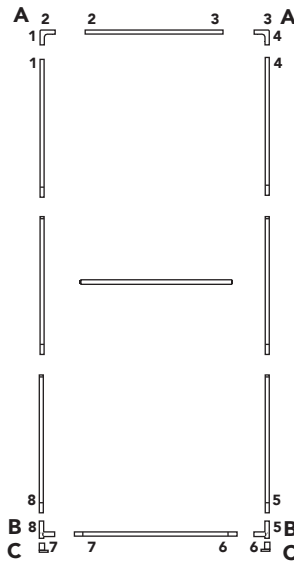

PORTOFINO BACKDROP

STEP 1

If it won't snap - dismantle the frame and push the tube forwardly and push again

Frame size: W(610mm/762mm/850mm/915mm/1219mm/1524mm)*H2280

STEP 2

GRAPHIC